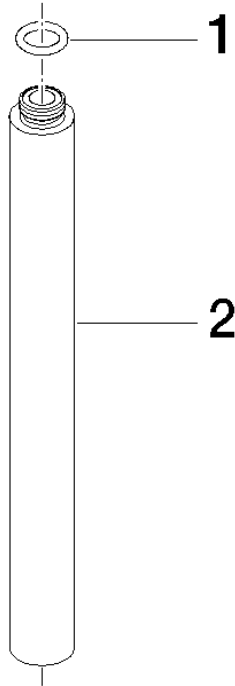

12 120 970

Fits: IMO, LULU, MADISON, MEM, TARA,  
CL.1, LISSÉ, VAIA, META, CYO

Extension for shower with fixed riser 200 mm - Brushed Light Gold

---

IMO

12 120 970

12 120 970

mm [inches]

12 120 970

Spare parts list

No.	Item Number	Name	Quantity used	Delivery time
1	90 14 10 011 00 90	seal	1	2
2	09 24 04 180-27	extension	1	60