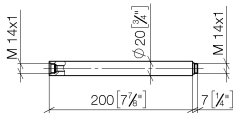

12 120 970

Fits: IMO, LULU, MADISON, MEM, TARA,  
CL.1, LISSÉ, VAIA, META, CYO

Extension for shower with fixed riser 200 mm - Brushed Light Gold

---

IMO

12 120 970

12 120 970

mm [inches]

12 120 970

Spare parts list

No.	Item Number	Name	Quantity used	Delivery time
1	90 14 10 011 00 90	seal	1	2
2	09 24 04 180-27	extension	1	60